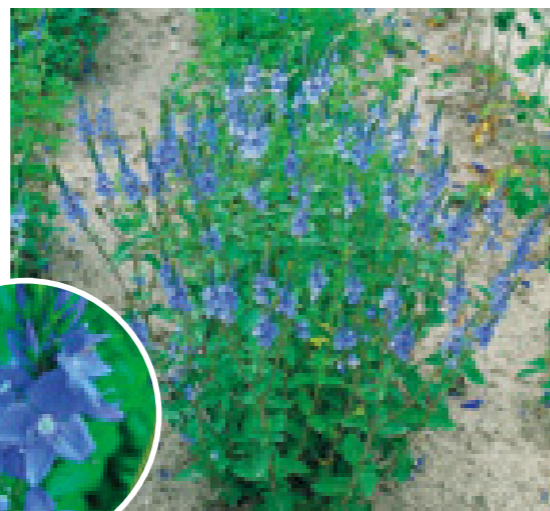

# Veronica teucrium

 Seeds	 12-15 cm	 Bushy	 14-16 weeks	 4-8
--	---	--	--	--

 30-50 cm	 August - September	 180	 16, 18, 20, 22, 24, 28, 36
---	---	--	---

66942 Royal Blue

66950 Purpurea