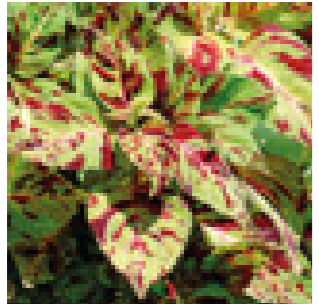

1294 Wizard Mosaic