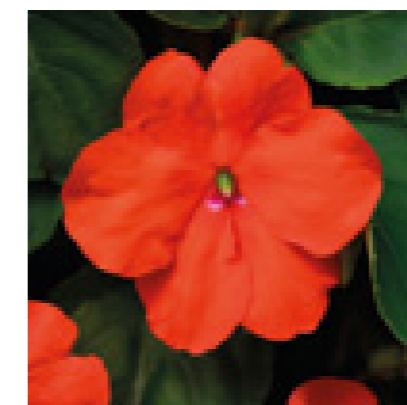

1487 Beacon Orange