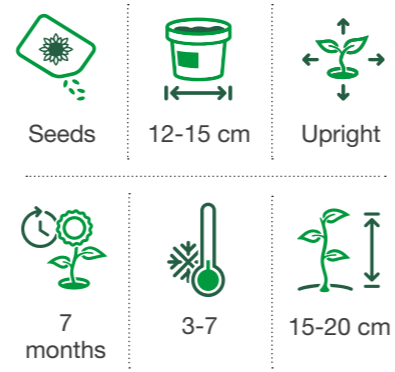

60604 Armada White

March - April