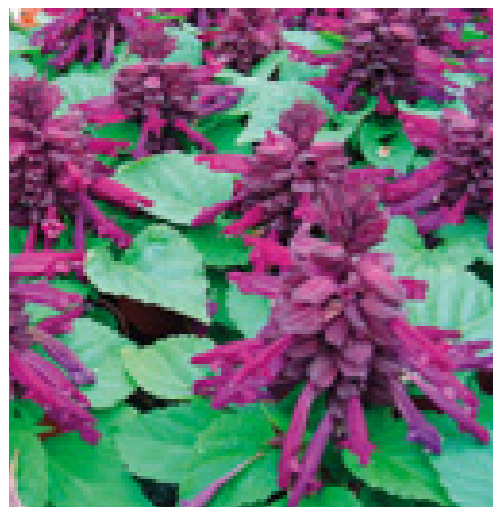

Salvia splendens

Reddy

 Seeds	 9-12 cm	 Compact	 4-6 weeks	 20-25 cm
 No	 Spring & Summer	 288	 8 → 12, 14, 16	

6, 8 → 12, 14, 15, 16, 18, 20, 22

1813 Reddy Purple