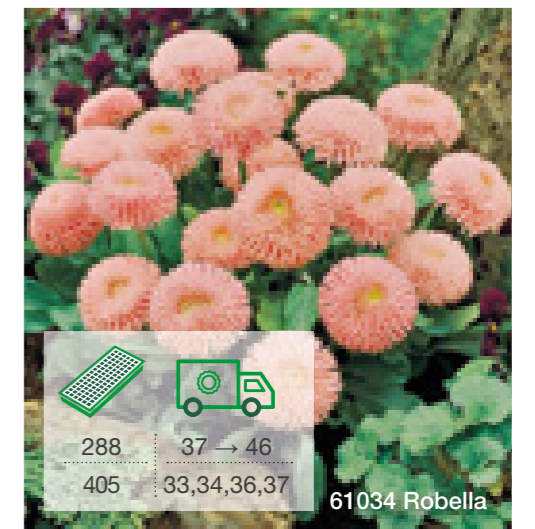

## Robella & Roggli

 Seeds	 9-12 cm	 Upright	 20-24 weeks	 288 405	 37 → 46 33, 37	 Spring
--	--	--	--	---	--	---

61028 Roggli Rose

61030 Roggli Red

 288 405	 37 → 46 33,34,36,37
---	---

61034 Robella

64873 Myosotis Amigo White