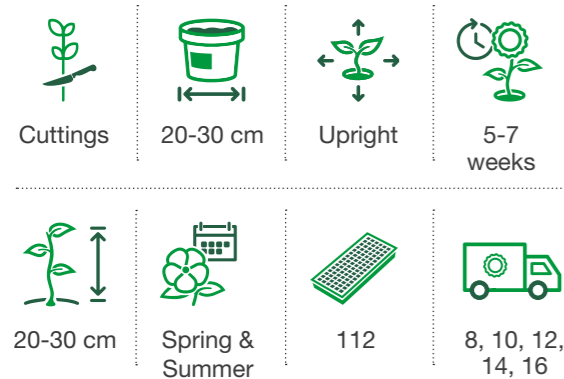

One species mixes

T872

Nemesia Sun

88323 Sun2 Painted Rose
88328 Sun2 White Perfume
88329 Sun2 White-Yellow Bicolor