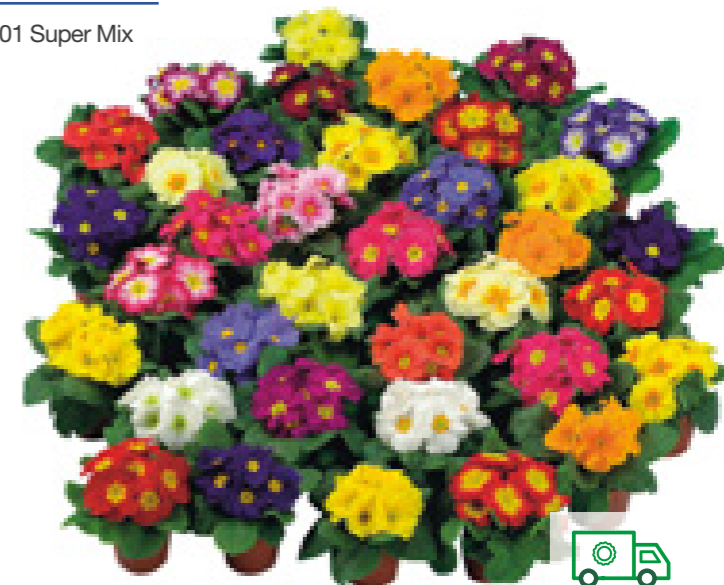

25301 Super Mix