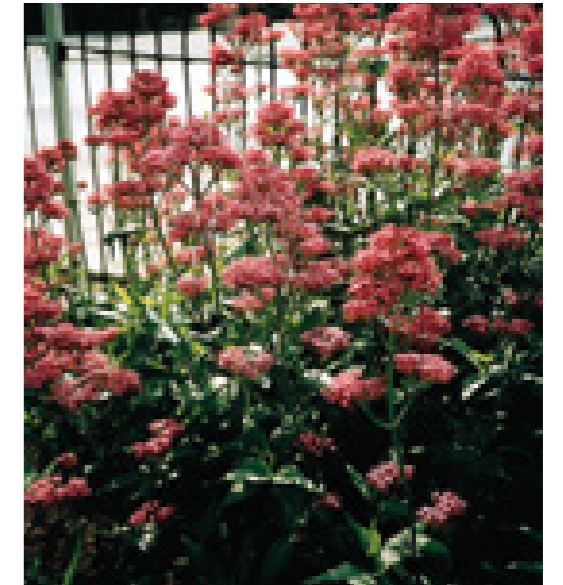

61701 Rosen Rot