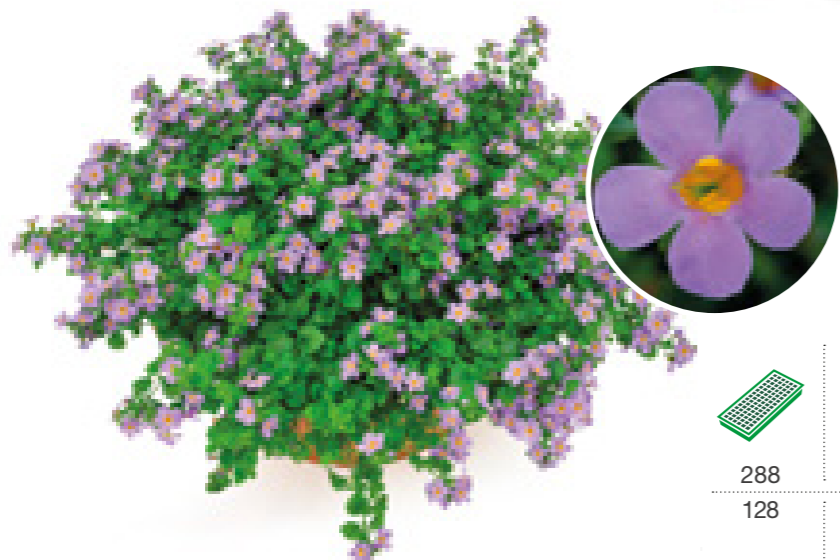

# Bacopa (Sutera) hybrida

## Scopia

								
Cuttings	10.5-14 cm	Trailing	4-6 weeks	15-20 cm	Yes	Spring & Summer	128	4, 6, 8 → 12, 14, 15, 16, 18, 20, 48

7042 Scopia Great Pink Beauty

7043 Scopia Great Classic Pink

7050 Scopia Great Regal Blue