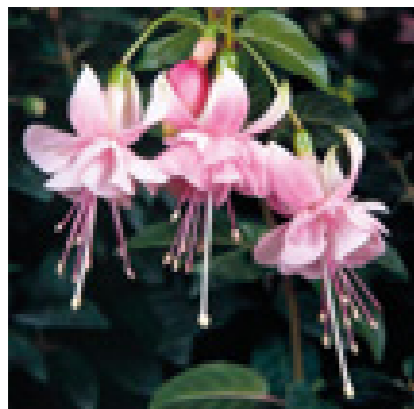

Fuchsia x hybrida

Trailing

Cuttings	10.5-16 cm	Trailing	8-10 weeks	20-30 cm	Yes	Spring & Summer	128	2, 4 → 12, 14, 16

7663 Claudia