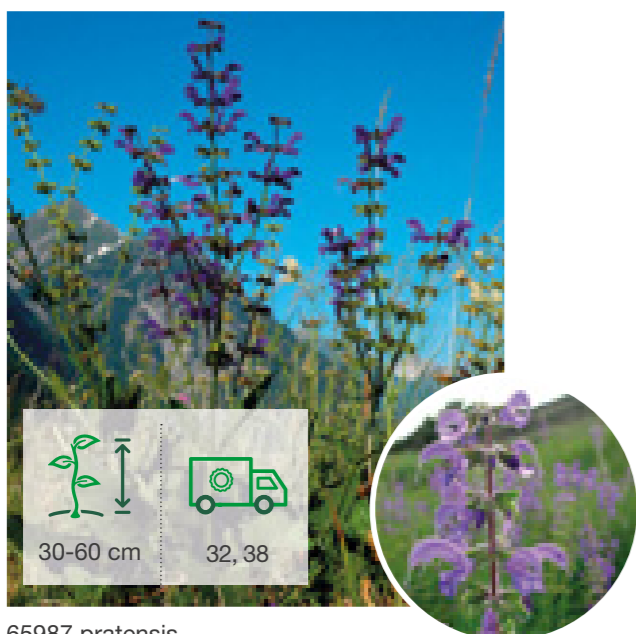

Salvia

- Seeds
- 12-15 cm
- Upright
- 8-10 weeks
- 4-8
- June - August
- 180
- 10, 16, 20, 24, 28, 32

65987 pratensis