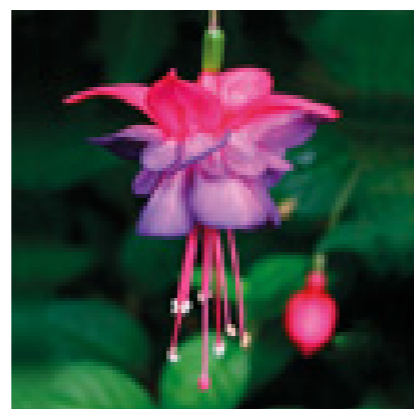

7748 Blue Eyes