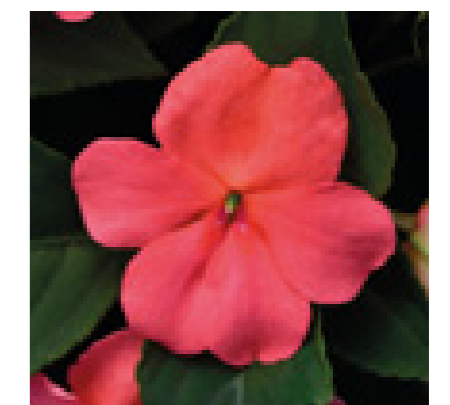

## Beacon

- Seeds
- 10.5-14cm
- Upright
- 6-8 weeks
- 25-35 cm
- Spring & Summer
- 288
- 8, 10, 12, 14, 16, 18, 20, 22

BEACON  
IMPATIENS

  
6, 8, 10,  
12 → 20, 22

1481 Beacon Mix Select

1482 Beacon Rose

1484 Beacon Bright Red