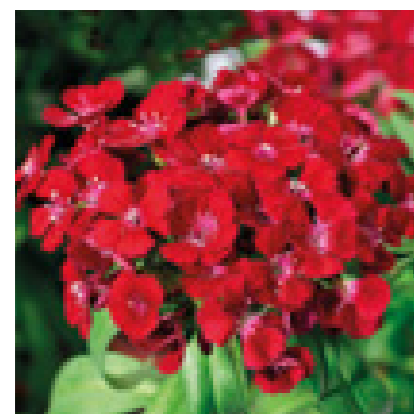

## Barbarini

 Seeds	 10.5-17 cm	 Compact	 9-10 weeks	 7	 15-25 cm	 May - September	 180	 16, 18, 20, 24, 36
--	---	--	---	--	---	---	--	---

62345 Barbarini Purple Bicolor

62344 Barbarini Mix

 180	 16, 18, 20, 24, 36
 288	 6, 10, 16, 20, 22, 24, 36