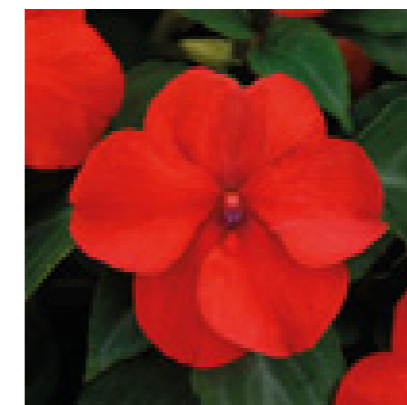

## Beacon

- Seeds
- 10.5-14cm
- Upright
- 6-8 weeks
- 25-35 cm
- Spring & Summer
- 288
- 8, 10, 12, 14, 16, 18, 20, 22

BEACON  
IMPATIENS

  
6, 8, 10,  
12 → 20, 22

1481 Beacon Mix Select

1482 Beacon Rose

1484 Beacon Bright Red