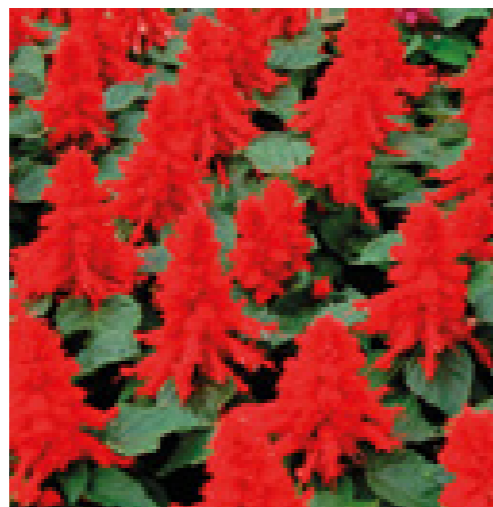

## Reddy

 Seeds	 9-12 cm	 Compact	 4-6 weeks	 20-25 cm
 No	 Spring & Summer	 288	 8 → 12, 14, 16	

1809 Reddy Mix

  
6, 8 → 12, 14, 15, 16, 18, 20, 22

1813 Reddy Purple

1812 Reddy Bright Red

 288	 6, 8 → 20, 22
405	6, 8, 10, 12, 14, 16