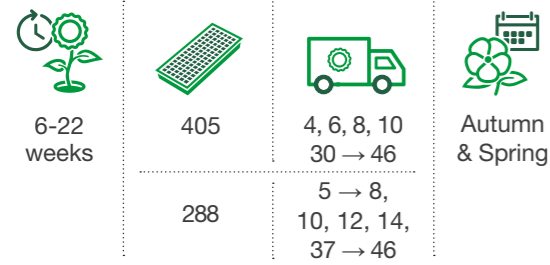

Viola wittrockiana

Inspire® & Inspire® Plus