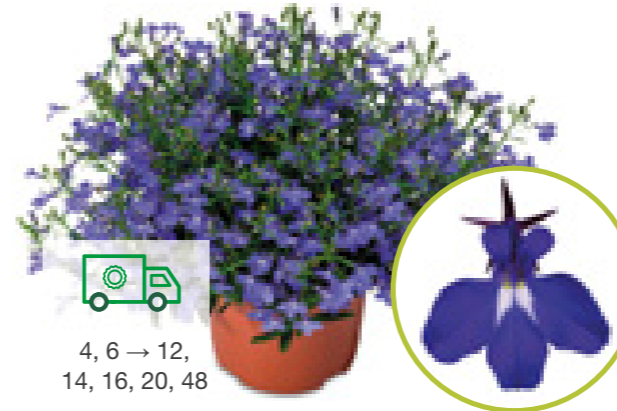

8181 Laguna Dark Blue Improved