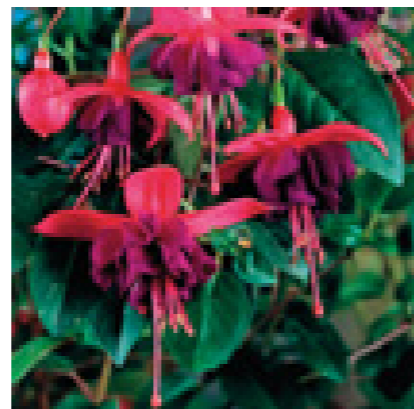

## Trailing

								
Cuttings	10.5-16 cm	Trailing	8-10 weeks	20-30 cm	Yes	Spring & Summer	128	2, 4 → 12, 14, 16

7663 Claudia

7664 Dark Eyes

7668 Dollarprinces

7672 El Camino

7684 Marinka

7696 Sir Matt Busby