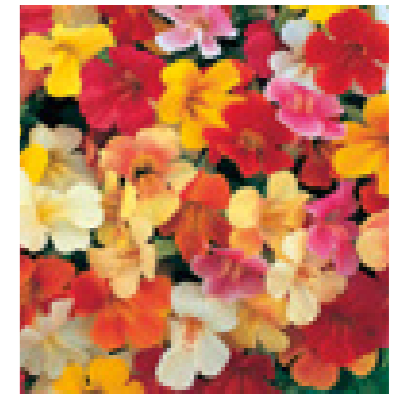

1550 Magic Mix