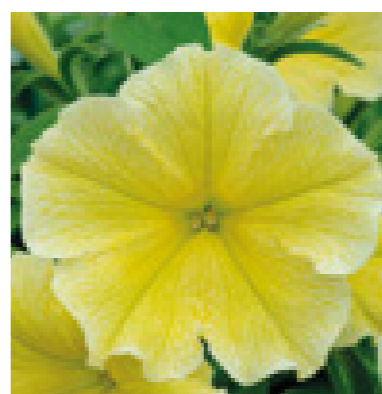

9076 Fanfare New Yellow