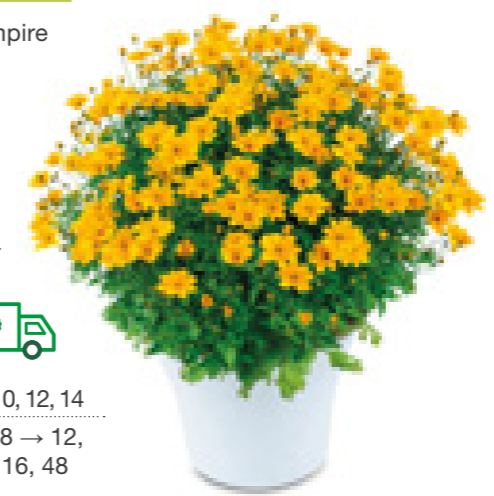

7137 Golden Empire

7132 Pretty In Pink

25-30 cm