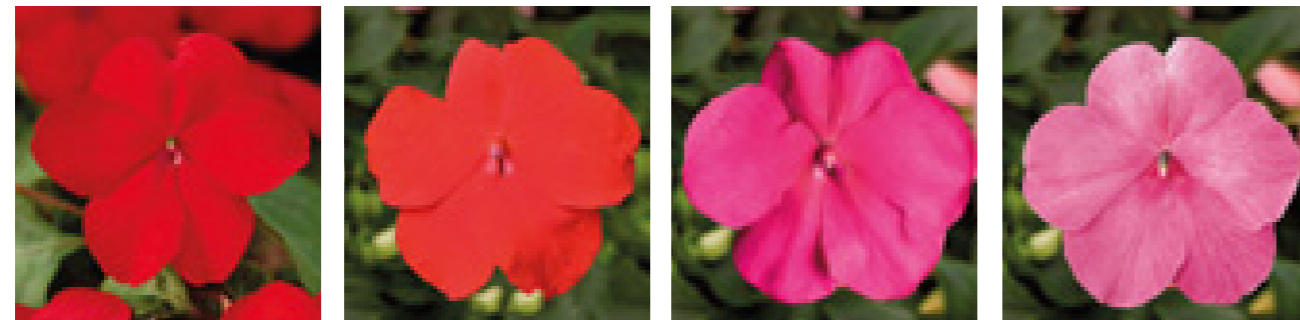

Impatiens walleriana

Penta

Seeds	9-12 cm	Upright	4-5 weeks	20-25 cm	Spring & Summer	405 288	6 → 18 10, 12, 14, 16, 18, 20, 22

1402 Penta Red   1404 Penta Scarlet   1414 Penta Rose   1418 Penta Pink