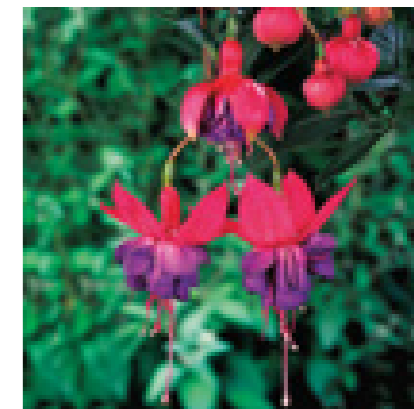

## Upright

								
Cuttings	9-12 cm	Upright	8-10 weeks	30-40 cm	Yes	Spring & Summer	128	2, 4 → 12, 14, 16

7731 Jollies Nantes

7618 Sunbeam Ernie

7741 Winston Churchill