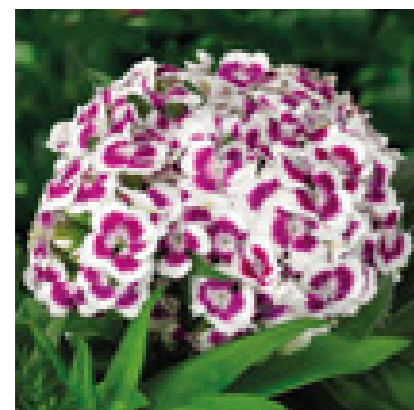

62344 Barbarini Mix

Dianthus barbatus

Barbarini

 Seeds	 10.5-17 cm	 Compact	 9-10 weeks	 7	 15-25 cm	 May - September	 180	 16, 18, 20, 24, 36

62345 Barbarini Purple Bicolor