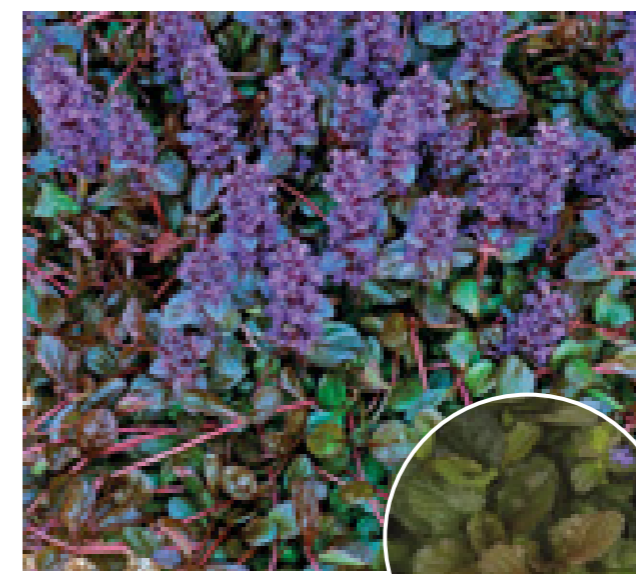

Ajuga reptans

Cuttings	12-17 cm	Groundcovering	10-14 weeks	No	4-9	April - May	128

71023 Braunherz