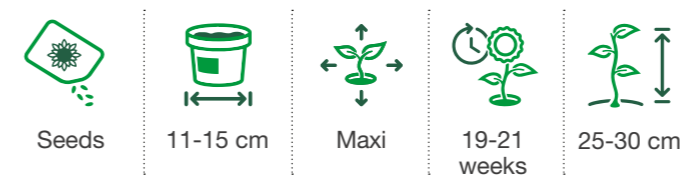

Macro cyclamen

Latina

Macro cyclamen

Latina continued...

XL