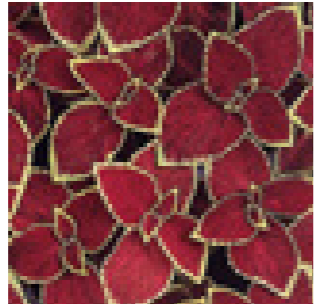

## Wizard & Black Dragon

 Seeds	 10.5-14 cm	 Upright	 3-5 weeks
 30-35 cm	 Spring & Summer	 405	 8, 10, 12, 14

1310 Wizard Mix Improved

1294 Wizard Mosaic

1303 Wizard Scarlet

1304 Wizard Coral Sunrise

1307 Wizard Sunset Orange