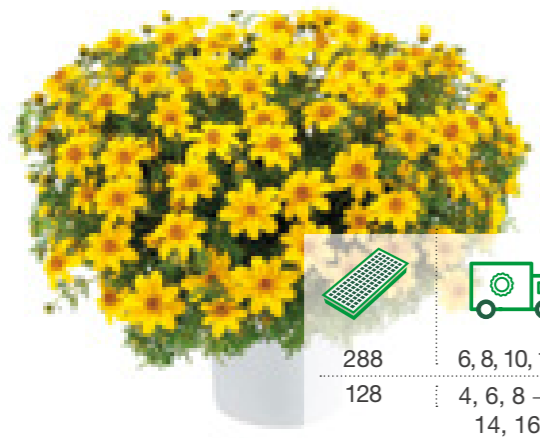

# Bidens ferulifolia

Cuttings	10.5-13 cm	Upright	5-7 weeks	25-30 cm	Spring & Summer	No	128	4, 6, 8 → 12, 14, 16, 48

7136 Beedance Red

7139 Beedance Yellow

7138 Yellow Charm

288	6, 8, 10, 12, 14
128	4, 6, 8 → 12, 14, 16, 48