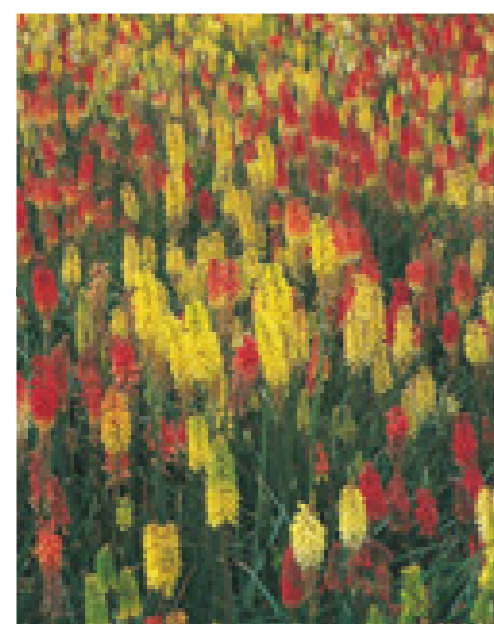

64040 Grandiflor Mix

Kniphofia uvaria

 Seeds	 13-17 cm	 Upright	 42-44 weeks	 5-9
 70-80 cm	 June - July	 180	 12, 16, 18, 20, 24, 28, 36, 38	

Lavandula angustifolia

 Seeds	 9-10.5 cm	 Very Compact	 13-14 weeks	 4-8
 20-25 cm	 July - September	 180 288	 4, 6, 8, 10, 12, 14, 16, 18, 20, 24, 34, 38, 36 2, 6, 8, 10, 12, 14, 16, 18, 20, 24, 38	

EARLY & COMPACT