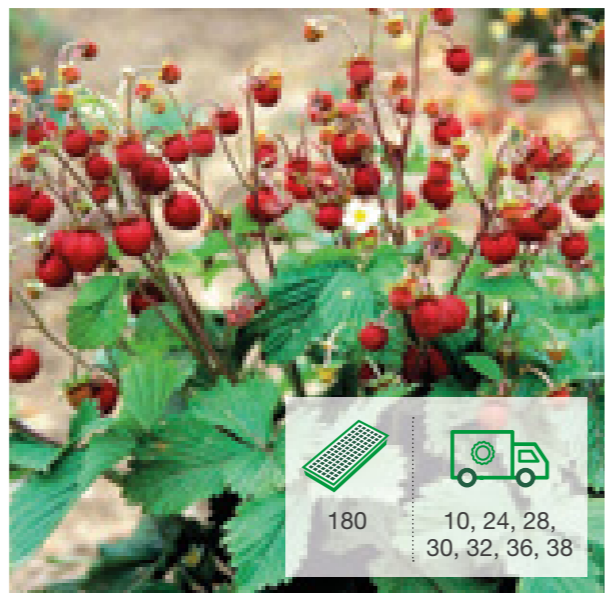

180	 10, 24, 28, 30, 32, 36, 38

63143 var. Vesca