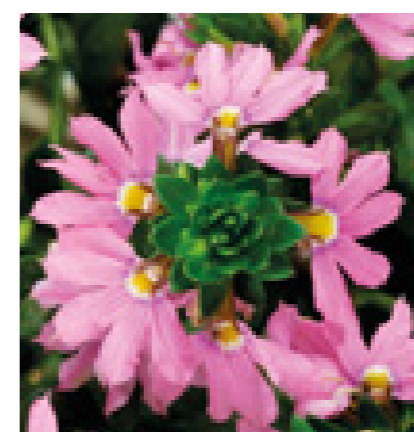

9222 Pink Blessing