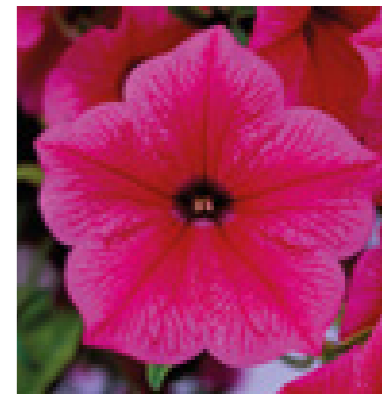

## Fanfare

								
Cuttings	10.5-14 cm	Trailing	6-8 weeks	25-35 cm	Yes	Spring & Summer	128	2, 4, 6, 8, 10, 12, 14, 16, 18, 45, 48, 50

9060 Fanfare Blue

9063 Fanfare Creme de Cassis

9067 Fanfare Hot Rose

9068 Fanfare Salmon