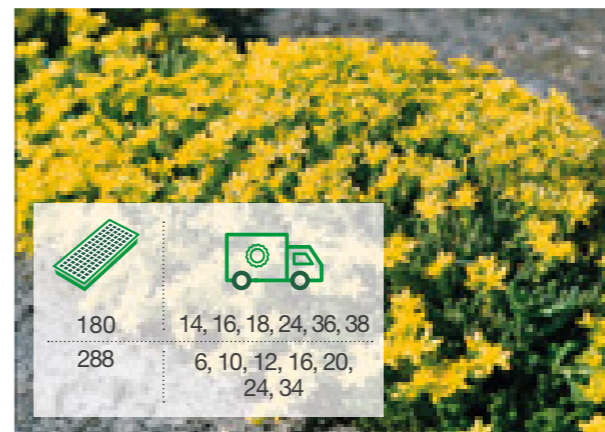

Sedum

Cuttings	10.5-17 cm	Groundcovering	10-12 weeks	4-9	10-15 cm	June - September	128	12, 14, 16, 18, 20, 24, 30, 34

Seeds	10.5-13 cm	Groundcovering	14-16 weeks	5-9	10-15 cm	May - August	288	12, 14, 16, 18, 20, 24, 30, 34

July - September	180 288	22, 24, 30, 32, 36, 38 6, 10, 12, 14, 16, 20, 22, 24, 34

Sedum

Seeds	10.5-17 cm	Groundcovering	10-12 weeks	4-9	10-15 cm	June - September	128	12, 14, 16, 18, 20, 24, 30, 34

66180 acre

180 288	12, 14, 16, 24, 30, 32, 34, 36, 38 6, 10, 12, 14, 16, 18, 20, 24, 34

25-35 cm	180	16, 20, 24, 30, 36, 38

180 288	16, 20, 24, 28, 32, 36, 38 6, 12, 14, 16, 20, 22, 24, 34