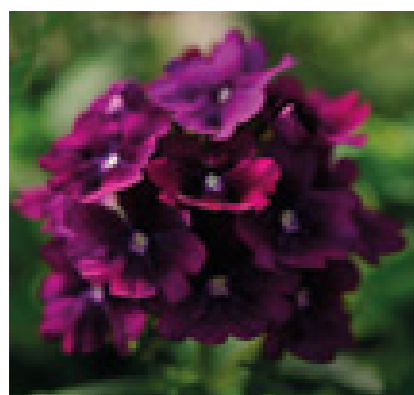

1985 Quartz XP Purple