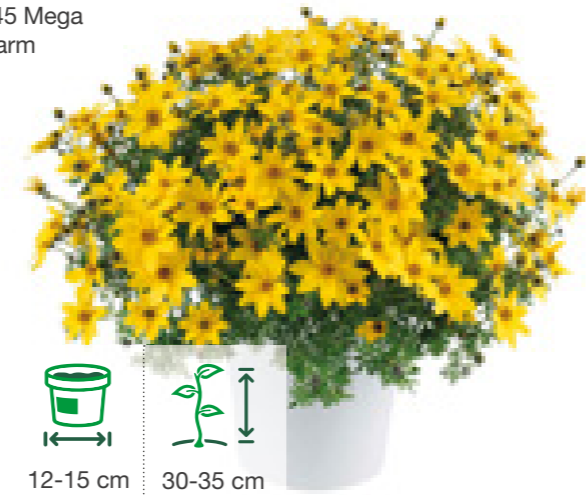

288	6, 8, 10, 12, 14
128	4, 6, 8 → 12, 14, 16, 48

7145 Mega Charm