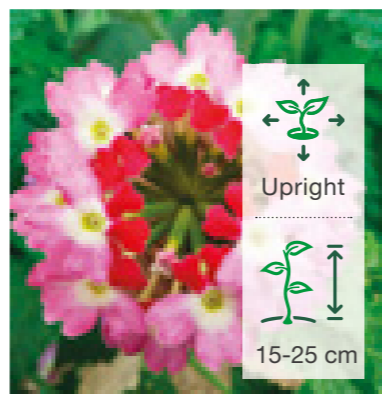

9490 Mickey Red Rose

Verbena x hybrida

Magelana

 Cuttings	 10.5-15 cm	 Trailing	 6-8 weeks	 20-30 cm	 Yes	 Spring & Summer	 128	 4, 6 → 12, 14, 16, 18, 48