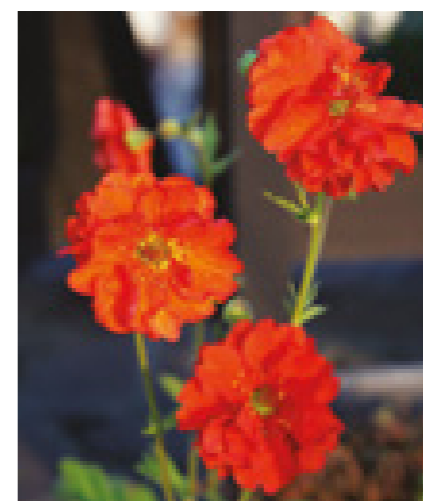

# Geum chiloense

 Seeds	 12-17 cm	 Upright	 10 months	 4-10	 50-70 cm	 May - June	 180	 12, 16, 20, 24, 28, 32, 36, 38
--	---	--	--	---	---	---	--	---