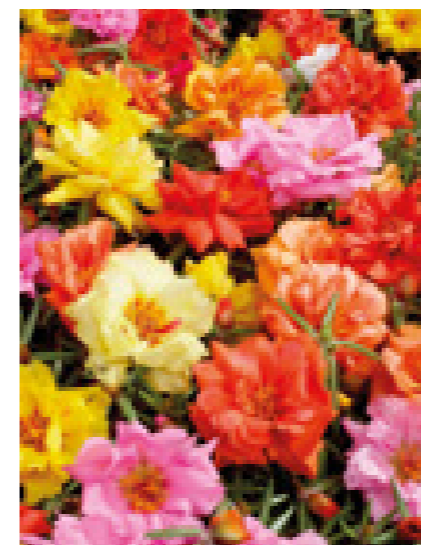

1760 Sundial Mix

 Seeds	 10-11 cm	 Spreading	 8-10 weeks	 15-20 cm

 Spring & Summer	 No	 288	 12, 14, 16, 18, 20, 22