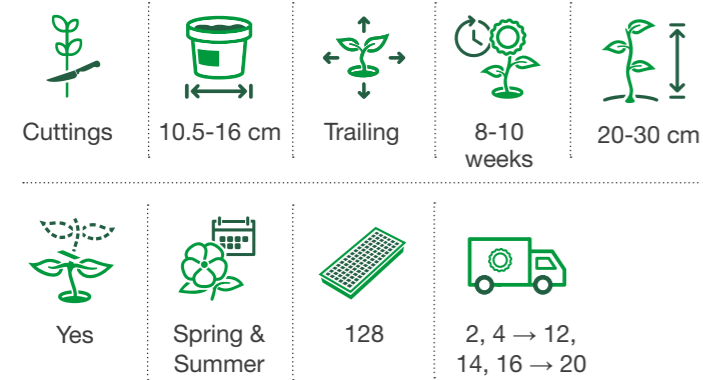

Fuchsia x hybrida

Bella