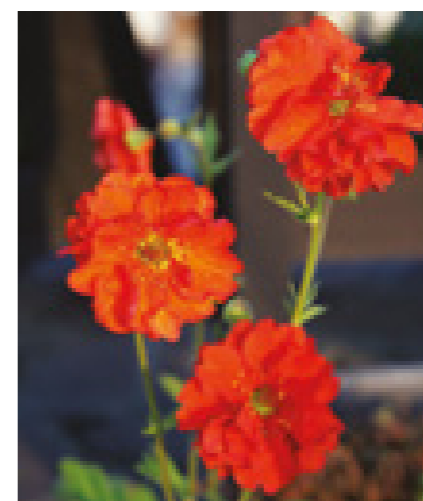

# Gaura lindheimeri

 Seeds	 12-15 cm	 Upright	 No
 6-9	 60-70 cm	 July - October	 180

63300

63302 Sparkle White

63380 Goldball

63381 Feuerball