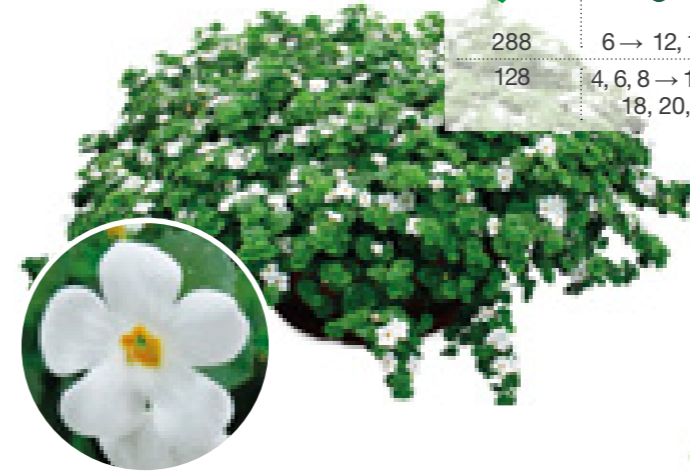

# Asteriscus maritimus

## Aurelia Gold

 Cuttings	 12-15 cm	 Upright	 6-8 weeks	 15-20 cm
 No	 Spring & Summer	 128	 4, 6, 8, 10	

7020 Aurelia Gold

# Bacopa (Sutera) hybrida

## Arusha, Double & Snowflake

 Cuttings	 10.5-13 cm	 Semi-trailing	 4-6 weeks	 15-20 cm	 Yes	 Spring & Summer	 128	 4, 6, 8 → 12, 14, 16, 18
---	---	--	--	---	--	--	--	---

7031 Arusha White

 288	 6 → 12, 14, 16, 18
 128	 4, 6, 8 → 12, 14, 16, 18, 20, 22, 24