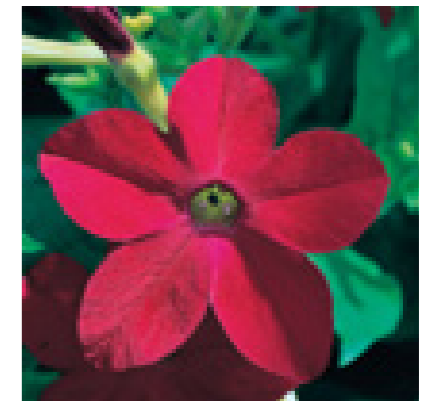

1582 Avalon Red