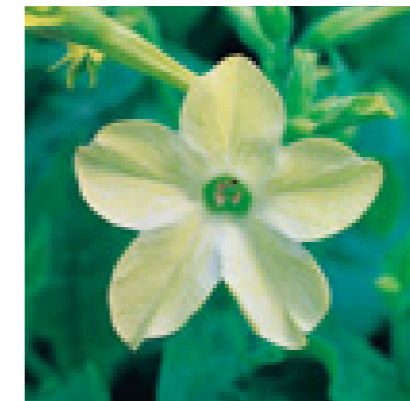

Nicotiana alata

Avalon

Seeds	9-13 cm	Upright
6-8 weeks	25-30 cm	Spring & Summer

1578 Avalon Lime