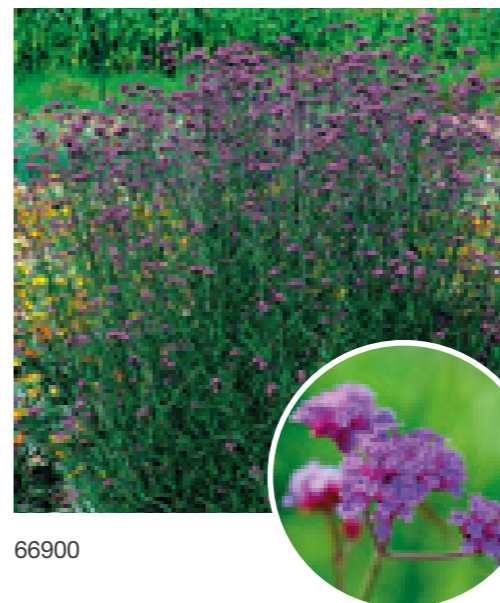

Tellima grandiflora

Seeds 9-10.5 cm Bushy 10-12 weeks

5-8 50-60 cm May - June

180 24, 32

Trollius

Seeds 12-15 cm Upright 10 months 4-7 May - June 180

75-90 cm 16, 20, 22, 24, 28, 36

50-70 cm 16, 20, 24, 28

Verbena bonariensis

Seeds 12-15 cm Upright 16-22 weeks 7-9

90-110 cm July - October 180 6, 8, 10, 12, 14, 16, 18, 20, 22, 24, 26, 28, 30, 32, 34, 36, 38, 45

66900

Verbena rigida

Seeds 12-17 cm Compact 12-14 weeks 7-10

25-35 cm June - September 180 6, 8, 12, 14, 16, 18, 20, 22, 24, 26, 28, 36

Veronica longifolia

Seeds 13-19 cm Upright 14-16 weeks 4-9

70-90 cm August - September 180 16, 18, 20, 24, 28, 30, 36, 38