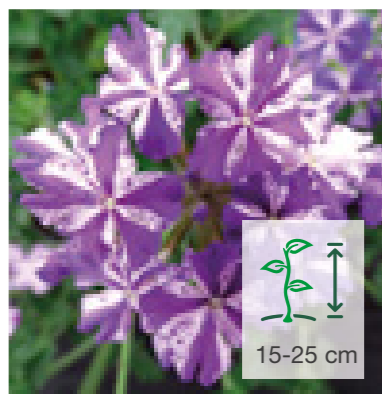

9369 Lanai Purple Star