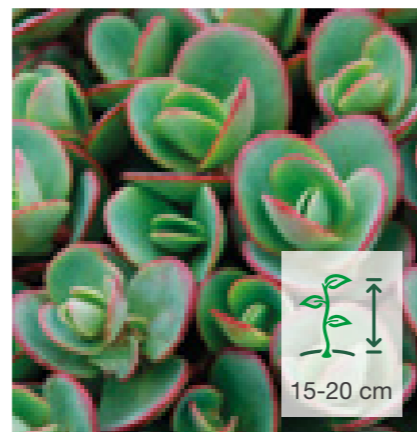

9271 Sunsparkler Lime Zinger

Seeds	10.5-13 cm	Groundcovering	14-16 weeks	5-9	10-15 cm	May - August	288	12, 14, 16, 18, 20, 24, 30, 34