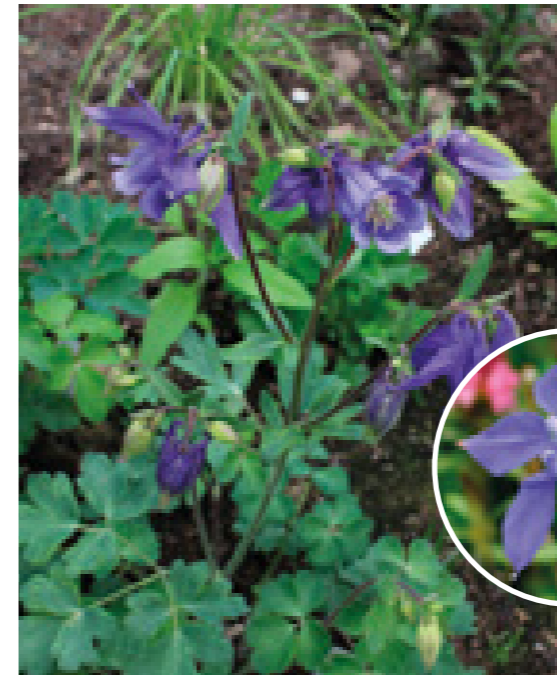

Aquilegia alpina

 Seeds	 12-15 cm	 Bushy	 10 months	 3-8

 40-50 cm	 May - June	 180	 12, 24, 28, 36

60501