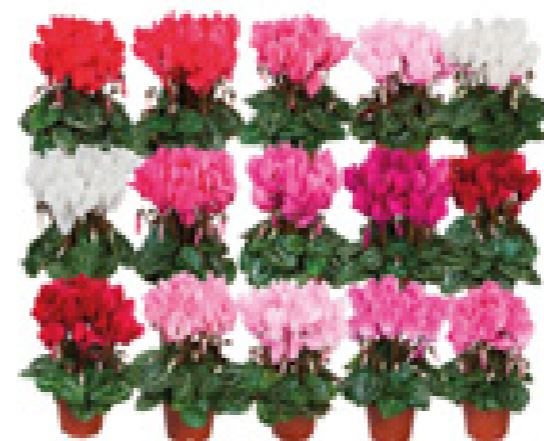

Micro cyclamen

58564 Micro Mix

Seeds

6-8 cm

Micro

17-18 weeks

10-15 cm

June -
November

288

18, 20, 22, 24,
26, 28, 30, 32,
34, 36

Micro