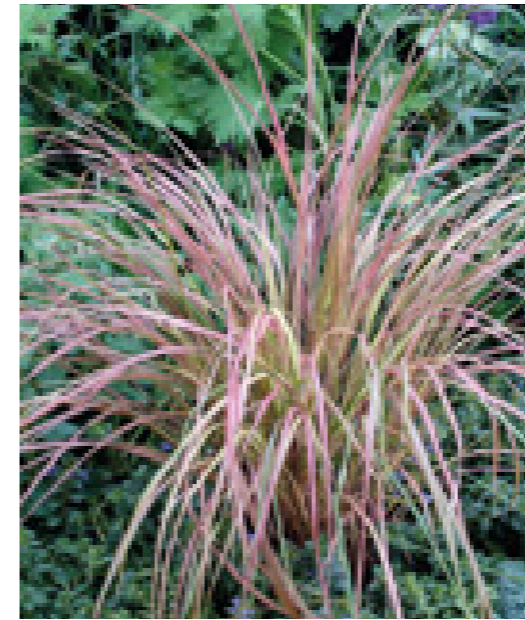

66554 Pheasant Tails