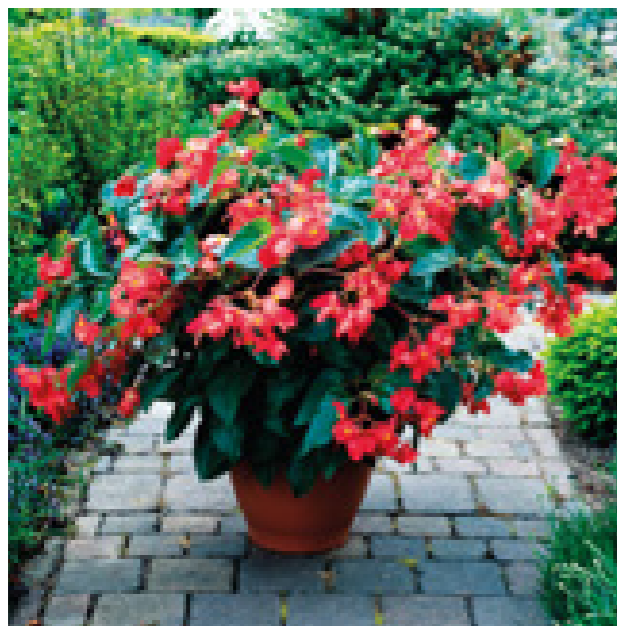

1160 Dragon Wing Red