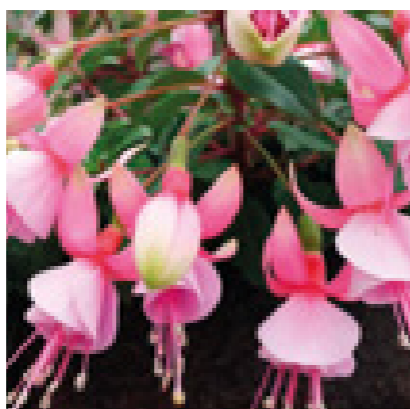

7617 Sunbeam Paloma