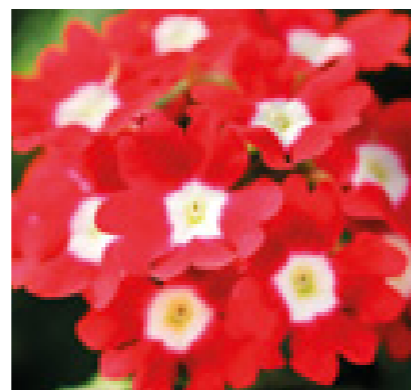

Verbena x hybrida

Quartz XP

 Seeds	 9-13 cm	 Upright	 6-8 weeks	 20-25 cm
 Yes	 Spring & Summer	 288	 6 → 10, 12, 14, 18	

1983 Quartz XP Red Eye