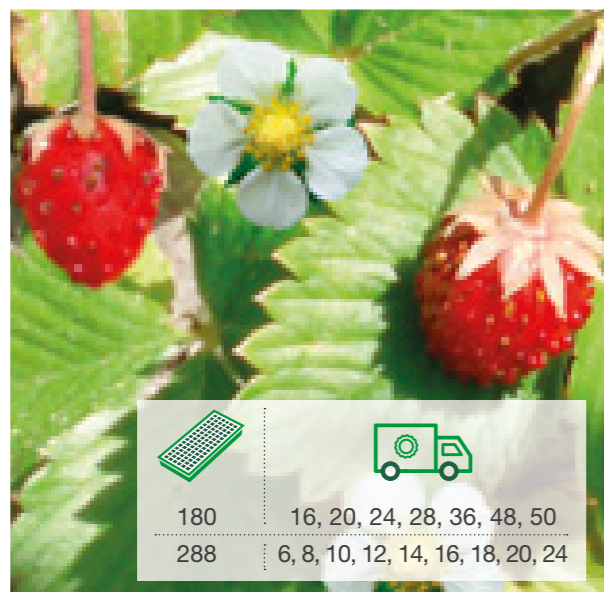

180	 16, 20, 24, 28, 36, 48, 50
288	6, 8, 10, 12, 14, 16, 18, 20, 24

63141 Improved Rügen

 Seeds	 10.5-13 cm	 Groundcovering
 10-14 weeks	 4-8	 15-25 cm
		 May - September