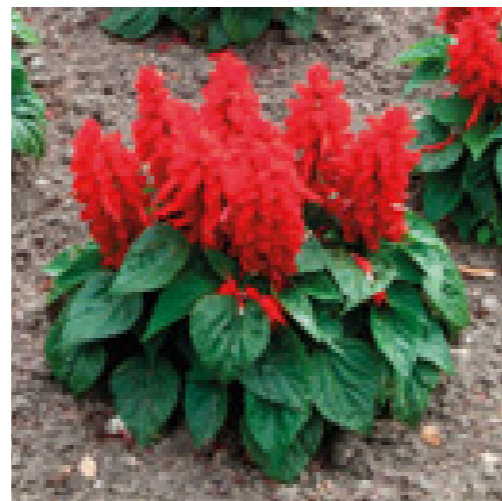

# Salvia splendens

 Seeds	 10.5-13 cm	 Upright	 6-8 weeks	 25-30 cm
--	---	--	--	---

 Optional	 Spring & Summer	 288 405	 6, 8 → 16, 18, 20, 22 6, 8, 10, 12, 14, 16
---	--	---	--

1802 Mojave

1800 Sentry

 Seeds	 9-13 cm	 Upright	 5-7 weeks	 20-25 cm
--	--	---	--	---