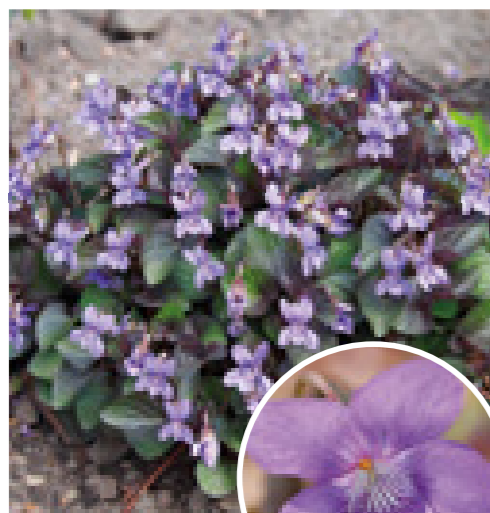

# Veronica teucrium

 Seeds	 12-15 cm	 Bushy	 14-16 weeks	 4-8
--	---	--	--	--

 30-50 cm	 August - September	 180	 16, 18, 20, 22, 24, 28, 36
---	---	--	---

66942 Royal Blue

66950 Purpurea