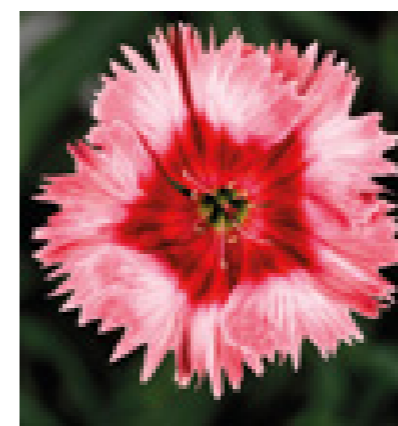

Super Parfait

1354 SP Strawberry