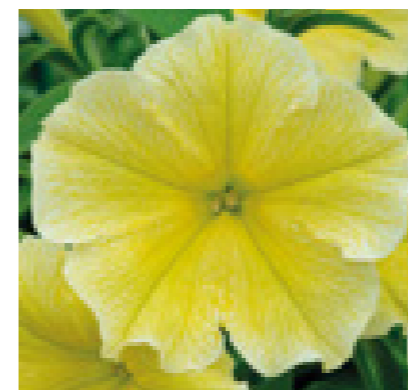

Petunia x hybrida

Surfinia

 Cuttings	 10.5-17 cm	 Trailing	 8-10 weeks	 25-30 cm
 Yes	 Spring & Summer	 128	 2, 4, 6, 8 → 16, 18, 19, 20, 45, 48, 50	

8917 New Yellow