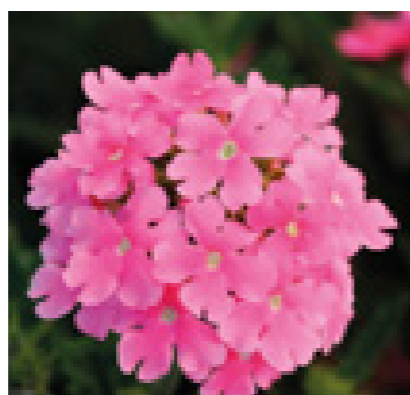

## Quartz XP

 Seeds	 9-13 cm	 Upright	 6-8 weeks	 20-25 cm
 Yes	 Spring & Summer	 288	 6 → 10, 12, 14, 18	

1983 Quartz XP Red Eye

1985 Quartz XP Purple

1986 Quartz XP Pink

1988 Quartz XP Scarlet

1990 Quartz XP White