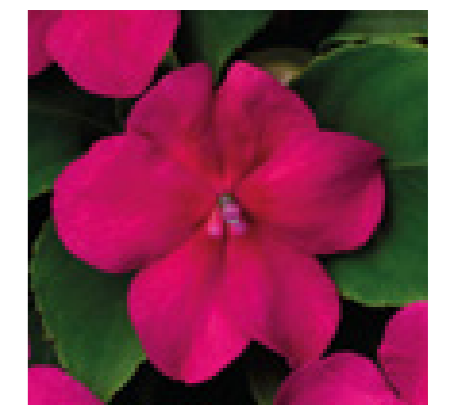

1489 Beacon Violet Shades