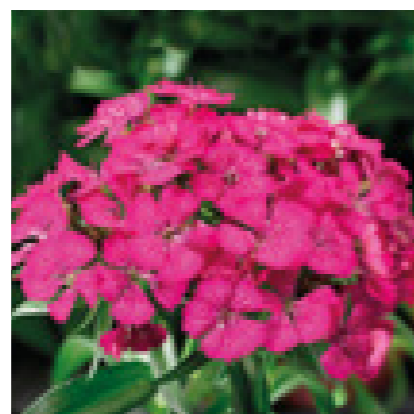

62347 Barbarini Rose