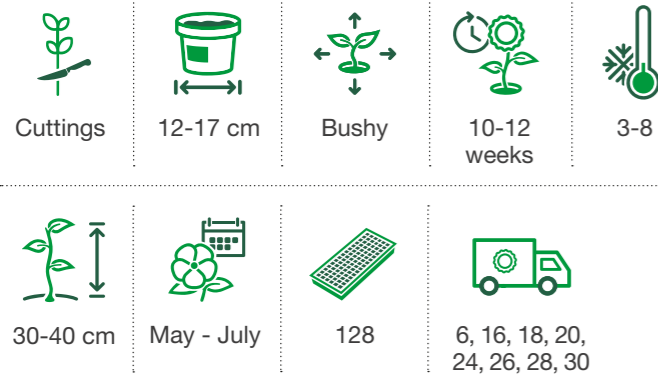

Nepeta faassenii

73700 Six Hills Giant