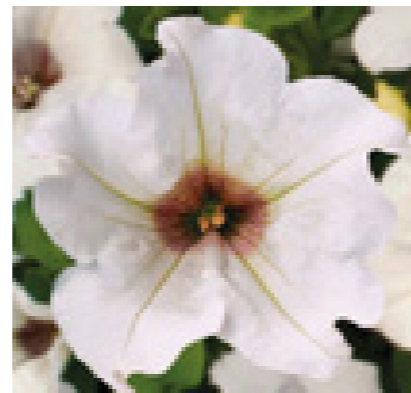

8941 Surfinia Snow

9004 Surfinia Double Lilac

8940 Surfinia White

8728 Surfinia Table White

2, 4 → 16, 18, 19, 20, 24, 45, 48, 50

XL flowers  
(8.5 cm diameter)