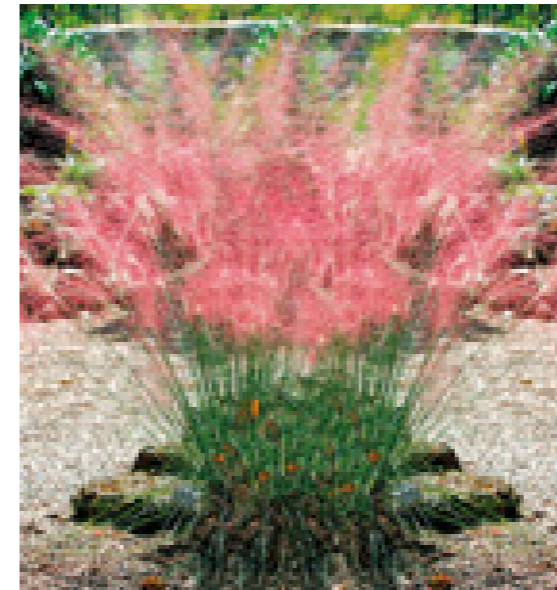

Muhlenbergia capillaris

Seeds	13-19 cm	Grass Habit	12-14 weeks	6-10

80-100 cm	September - November	180	2, 8, 12, 16, 20, 24, 26, 28, 32, 34, 36, 38, 42

64790

Pennisetum alopecuroides

Seeds	12-17 cm	Grass Habit	12-14 weeks	5-9

75-90 cm	August - December	180	4, 16, 18, 20, 24, 28, 32, 36, 38