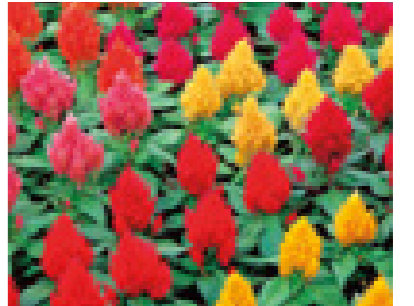

1276 Kimono Mix