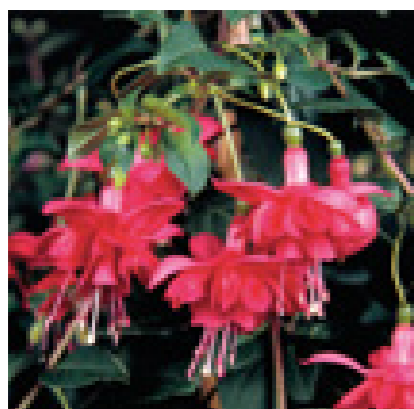

7645 Blaze Away