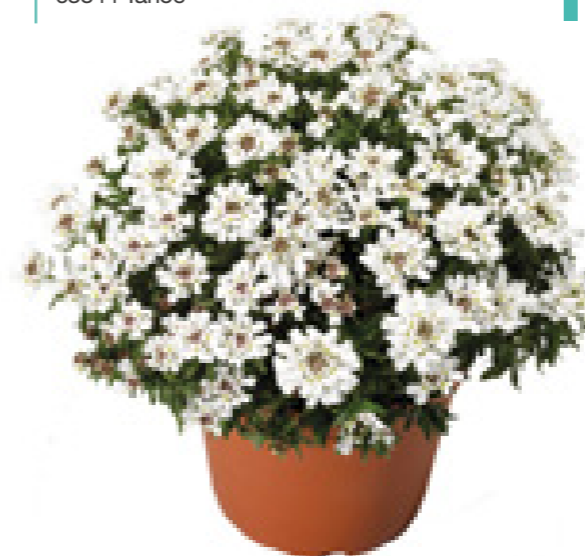

63844 Tahoe

Iberis sempervirens

Seeds	9-12 cm	Compact	22-26 weeks	4-9

20-25 cm	April - May	180	24, 36