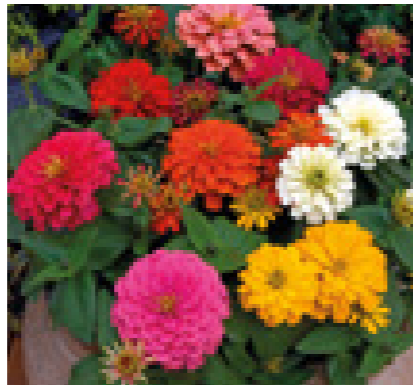

1954 Magellan Mix