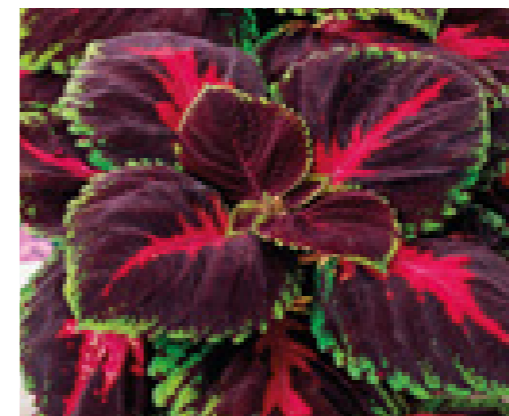

## Kong

 Seeds	 12-17 cm	 Upright	 3-5 weeks	 45-50 cm	 Spring & Summer	 180	 10, 12, 14
--	---	--	--	---	--	--	---

1317 Kong Rose

1314 Kong Mosaic

1316 Kong Red

1319 Kong Scarlet