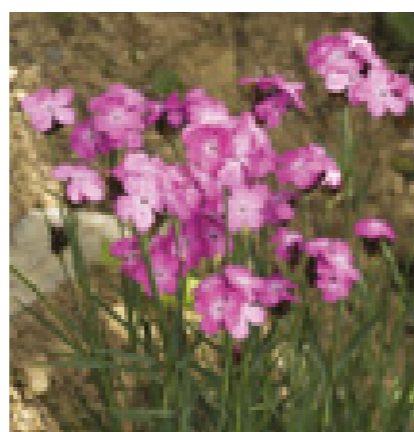

Dianthus carthusianorum

 Seeds	 10.5-17 cm	 Compact	 9-10 weeks	 7
 15-25 cm	 May - September	 180	 16, 18, 20, 24, 36	

62358