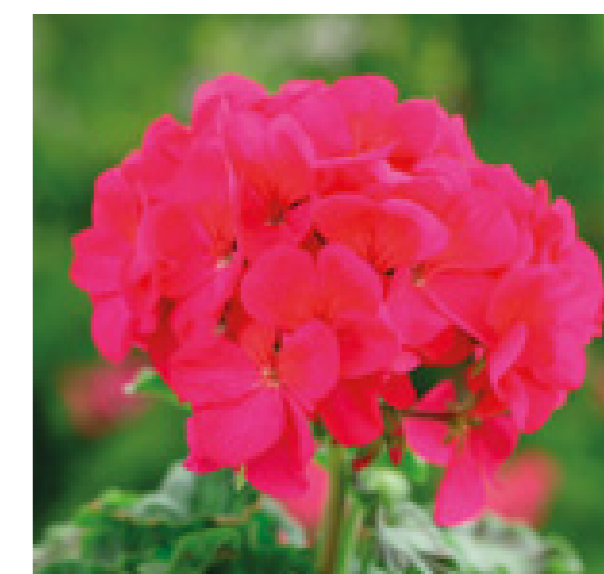

## Horizon

Seeds	10.5-14 cm	Upright	5-7 weeks	30-35 cm	Yes	Spring & Summer	288	8, 10 → 18

1628 Horizon Red

1634 Horizon White

1635 Horizon Mix

1636 Horizon Violet