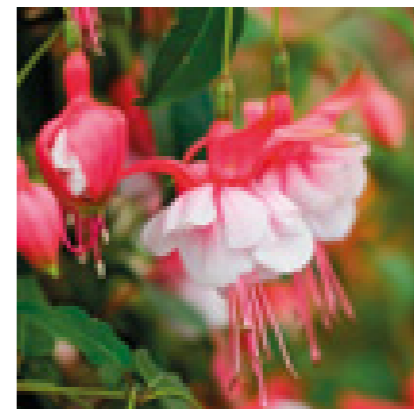

## Upright

								
Cuttings	9-12 cm	Upright	8-10 weeks	30-40 cm	Yes	Spring & Summer	128	2, 4 → 12, 14, 16

7731 Jollies Nantes

7618 Sunbeam Ernie

7741 Winston Churchill