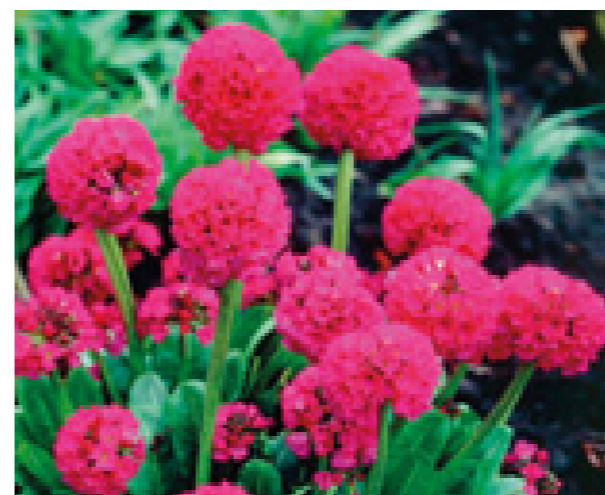

65610 Corolla Blue

65609 Rubin Selection